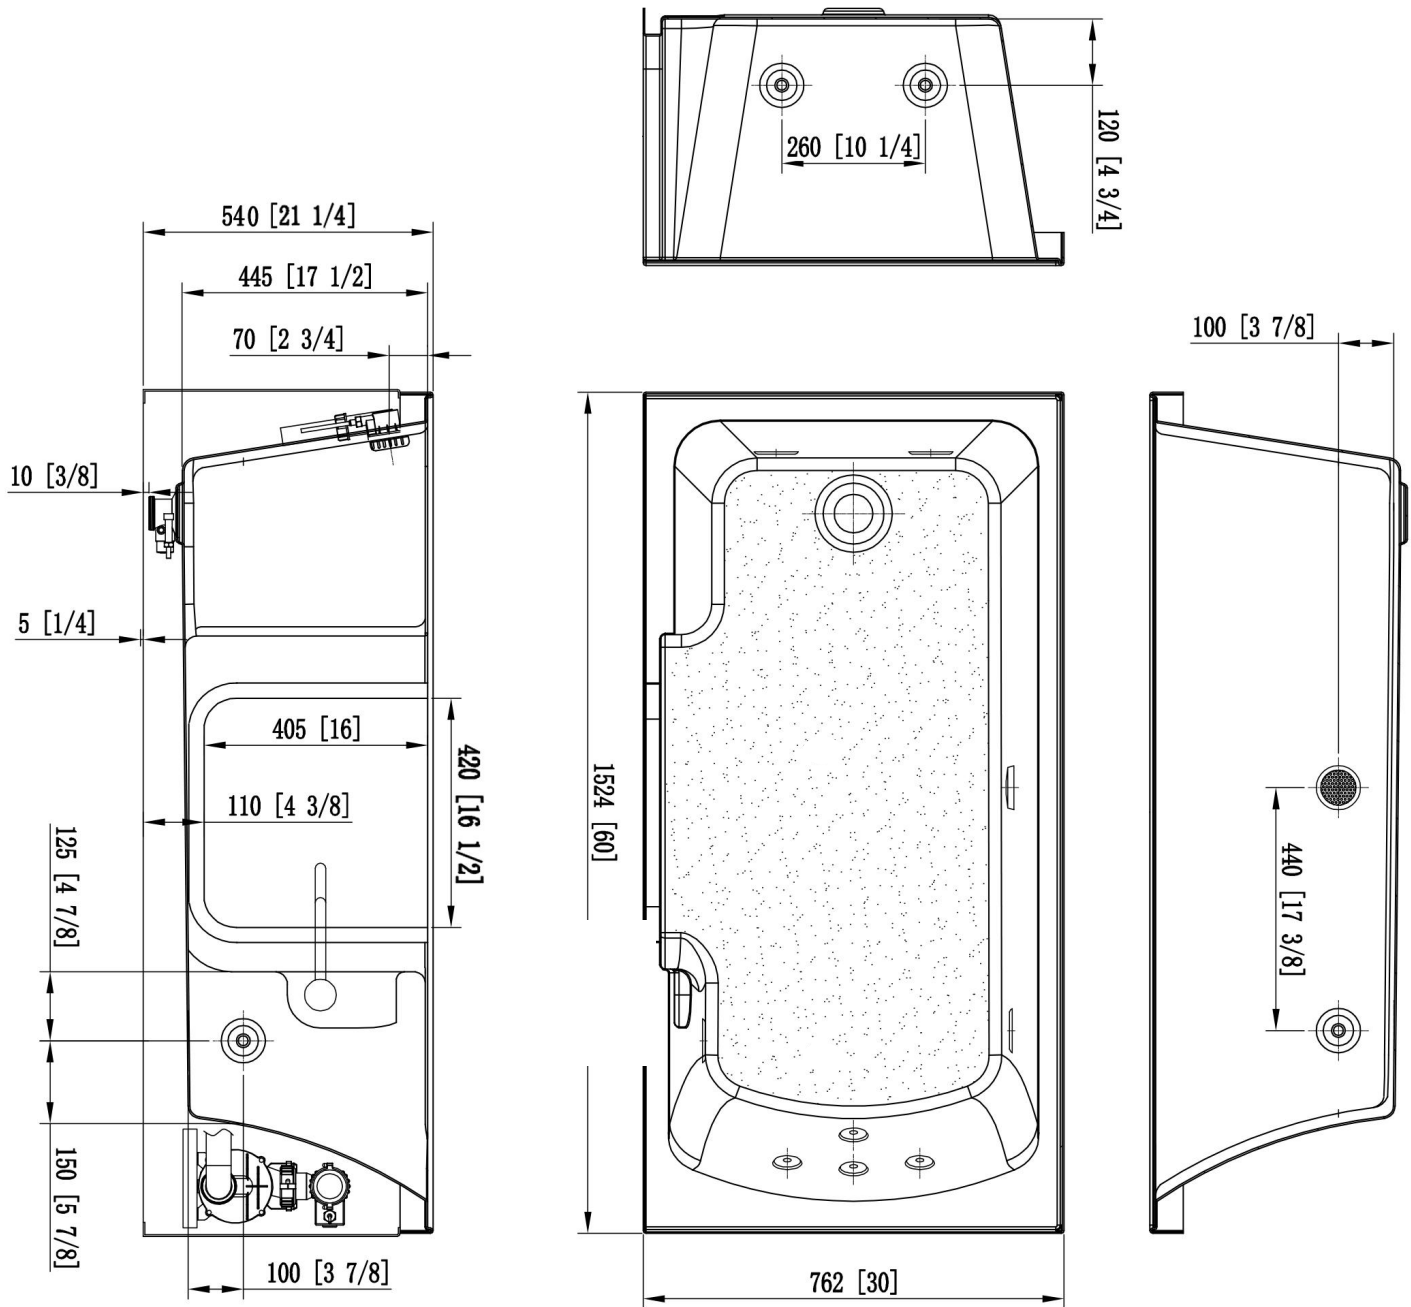

**Actual Size:** 60"L x 30"W x 21"H • (152.4cm x 76.2cm x 53.34cm)

**Shipping Size:** 63"L x 33"W x 29"H • (160.2cm x 83.9cm x 73.7cm)

**Net Weight:** 160lbs • (72.6kg)

**Shipping Weight:** 220lbs • (99.8kg)

**Floor Dimensions:** 46"L x 20"W • (116.9cm x 50.8cm)

**Unoccupied Water Capacity:** 61gal • (230.91L)

# Laydown60 Tub Specifications

Hydro Massage Option Shown Below

# Laydown Tub Shower Screen Install

Glass shower screen needs to align with glass door below to prevent leaks

The gasket needs to point inward towards the tub