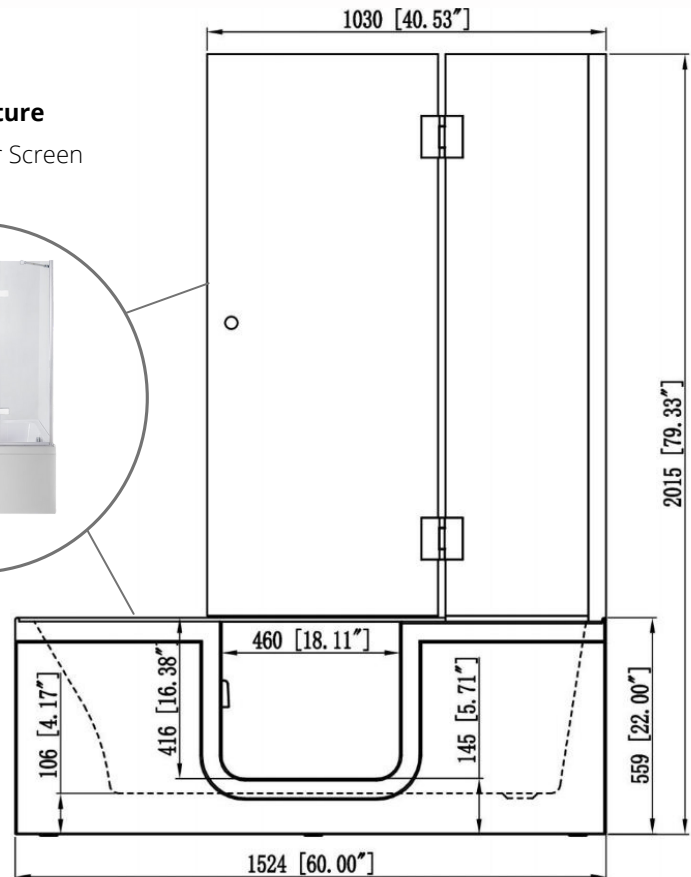

Optional Feature

- Glass Shower Screen

Warranty: Lifetime limited warranty on shell, frame, door, and parts to original purchaser address.

Note: Faucet not included. A pre-existing or new wall-mounted faucet must be used.